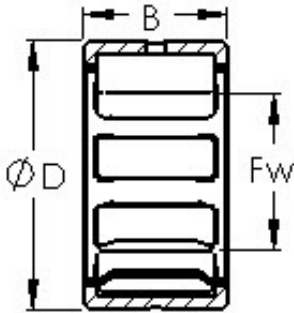

### AST RNA4900 needle roller bearings

Bearing No. RNA4900

Size	14x22x13 mm
Bore Diameter	14 mm
Outer Diameter	22 mm
Width	13 mm
Bearing Type	Single Row, Heavy Duty
Outer Dia (D)	22.0000
Width (B)	13.0000
Dynamic Load Rating (Cr)	8,500
Static Load Rating (Cor)	9,200
Max Speed (Oil) (X1000 RPM)	25,000
Shaft (Fw)	14.000
Weight (g)	16.50
Material	52100 Chrome steel, or equivalent

RNA4900 Bearing 2D drawings and 3D CAD models