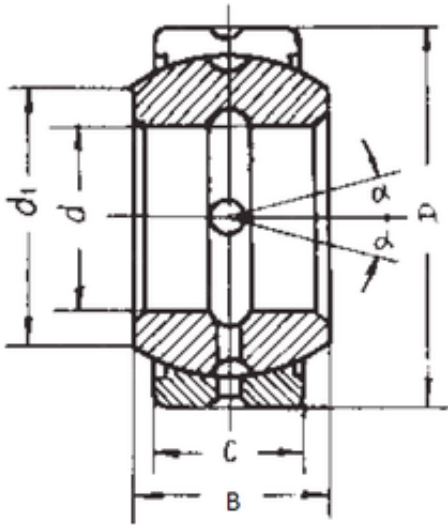

BEARING FORGE OF AMERICA CORP.

88,9 mm x 139,7 mm x 77,775 mm FBJ
GEZ88ES-2RS plain bearings

Bearing No. GEZ88ES-2RS

Size	88.9x139.7x77.775 mm
Bore Diameter	88,9 mm
Outer Diameter	139,7 mm
Width	77,775 mm
d	88,9 mm
D	139,7 mm
B	77,775 mm
C	66,675 mm
d1	101,6 mm
Angle	6 °
Weight	4,79 Kg
Basic dynamic load rating (C)	680 kN

GEZ88ES-2RS Bearing 2D drawings and 3D CAD models