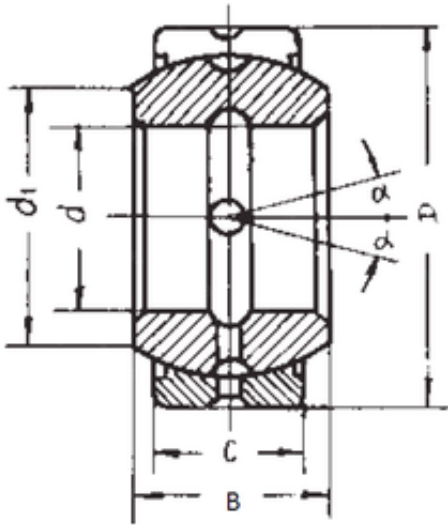

BEARING FORGE OF AMERICA CORP.

69,85 mm x 111,125 mm x 61,112 mm FBJ
GEZ69ES-2RS plain bearings

Bearing No. GEZ69ES-2RS

Size	69.85x111.125x61.112 mm
Bore Diameter	69,85 mm
Outer Diameter	111,125 mm
Width	61,112 mm
d	69,85 mm
D	111,125 mm
B	61,112 mm
C	52,375 mm
d1	79,1 mm
Angle	6 °
Weight	2,42 Kg
Basic dynamic load rating (C)	415 kN

GEZ69ES-2RS Bearing 2D drawings and 3D CAD models