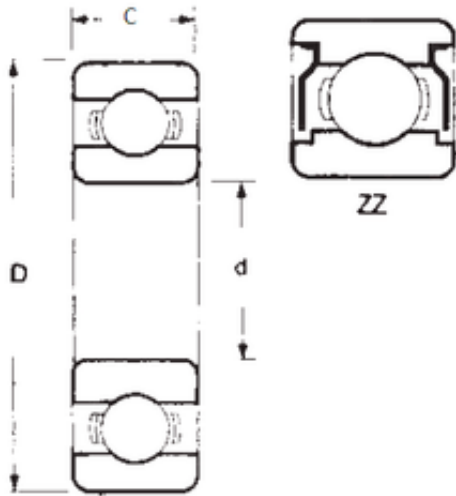

## BEARING FORGE OF AMERICA CORP.

80 mm x 140 mm x 26 mm FBJ 6216ZZ deep groove ball bearings

Bearing No. 6216ZZ

Size	80x140x26 mm
Bore Diameter	80 mm
Outer Diameter	140 mm
Width	26 mm
d	80 mm
D	140 mm
B	26 mm
C	26 mm
Weight	1,4 Kg
Basic dynamic load rating (C)	70,2 kN
Basic static load rating (C0)	55 kN

6216ZZ Bearing 2D drawings and 3D CAD models