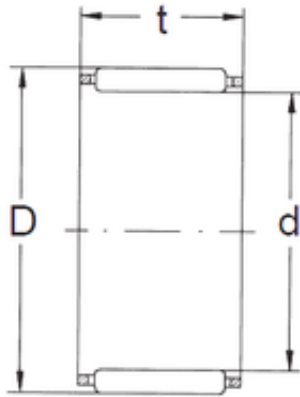

BEARING FORGE OF AMERICA CORP.

FBJ K60X68X20 needle roller bearings

Bearing No. K60X68X20

Size	60x68x20 mm
Bore Diameter	60 mm
Outer Diameter	68 mm
Width	20 mm
d	60 mm
D	68 mm
T	20 mm
Weight	0,077 Kg
Basic dynamic load rating (C)	40 kN
Basic static load rating (C0)	75 kN
(Grease) Lubrication Speed	4300 r/min

K60X68X20 Bearing 2D drawings and 3D CAD models