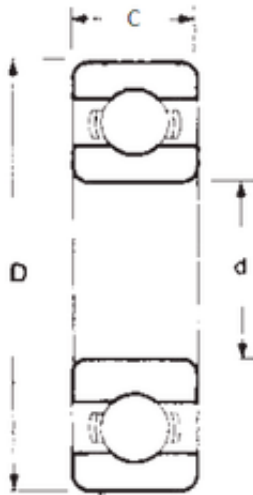

BEARING FORGE OF AMERICA CORP.

55 mm x 100 mm x 21 mm FBJ 6211 deep groove ball bearings

Bearing No. 6211

Size	55x100x21 mm
Bore Diameter	55 mm
Outer Diameter	100 mm
Width	21 mm
d	55 mm
D	100 mm
B	21 mm
C	21 mm
Weight	0,61 Kg
Basic dynamic load rating (C)	43,6 kN
Basic static load rating (C0)	29 kN
(Grease) Lubrication Speed	6300 r/min

6211 Bearing 2D drawings and 3D CAD models