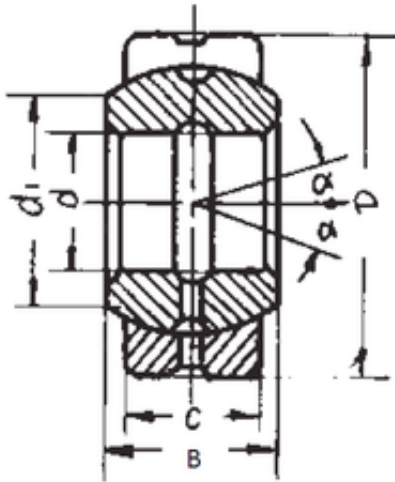

BEARING FORGE OF AMERICA CORP.

40 mm x 68 mm x 40 mm FBJ GEG40ES plain bearings

Bearing No. GEG40ES

Size	40x68x40 mm
Bore Diameter	40 mm
Outer Diameter	68 mm
Width	40 mm
d	40 mm
D	68 mm
B	40 mm
C	25 mm
d1	44 mm
Angle	17 °
Weight	0,542 Kg
Basic dynamic load rating (C)	127 kN

GEG40ES Bearing 2D drawings and 3D CAD models