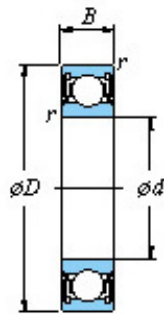

BEARING FORGE OF AMERICA CORP.

25 x 52 x 15 koyo 6205 2rs bearing

Bearing No. 6205 2rs

■ Mounting dimensions

6205 2rs Bearing 2D drawings and 3D CAD models

Bearing No.	6205 2RS
d	25
D	52
B	15
r(min)	1
Cr	17.5
C0r	7.85
Cu	0.550
f0	13.9
Grease lub.	13000
da(min)	30
da(max)	31.5
Da(max)	47
ra(max)	1
(Refer.) Mass(Open type)(kg)	0.128