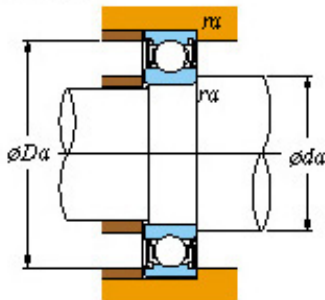

BEARING FORGE OF AMERICA CORP.

25 x 52 x 15 koyo 6205 2rs bearing

Bearing No. 6205 2rs

■ Mounting dimensions

6205 2rs Bearing 2D drawings and 3D CAD models

Bearing No.	6205 2RS
d	25
D	52
B	15
r(min)	1
Cr	17.5
C0r	7.85
Cu	0.550
f0	13.9
Grease lub.	13000
da(min)	30
da(max)	31.5
Da(max)	47
ra(max)	1
(Refer.) Mass(Open type)(kg)	0.128